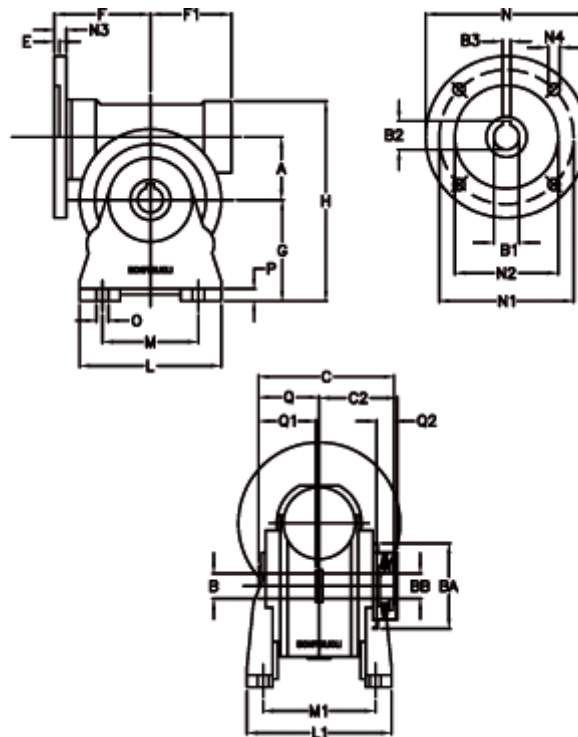

Article number: 390204406022336

Description: Worm Gear with Torque Limiter
VF 44-L2-A-60-P63B14

Measures

a = 44.60	C2 = 48	L1 = 98.0	O = 8.5
B = 18	Description = VF 44A-xx-63B14	m = 52	P = 10
B1 E7 = 11	E = 2.0	M1 = 81.0	Q = 32.0
B2 = 12.8	F = 65	N = 90	Q1 = 32
B3 H9 = 4	F1 = 54	N1 = 75	Q2 = 12
BA = 40	g = 72	N2 = 60	
BB H7 = 11	H = 143	N3 = 8.0	
C = 79	L = 90	N4 = 5,5	